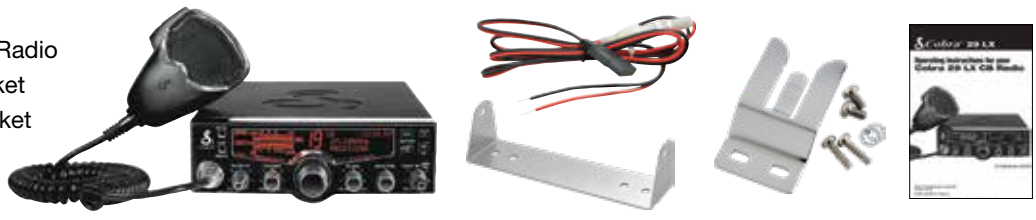

Professional 4-Color LCD Display CB Radio

The 29 LX is a professional 4-color (Blue, Amber, Green and Red) LCD Dot-matrix Display CB Radio with Professional features based on the 29 LTD Classic platform with additional features including a 10 channel NOAA® weather radio receiver with alert.

Product Features

 Adjustable Dynamike® Boost

 40 CB Channels

 10 NOAA Weather Channels

 Instant Channel 9/19

 PA Compatibility

 Variable Dimmer

 Switchable Noise Limiter and Noise Blanker

 Clock/Timer/Alarm

 SWR Calibration

 Delta Tune

 Antenna Warning Indicator

 TalkBack Feature

 RF Gain

 Tactile Controls

 Key Tones

What's Included:

- Cobra 29 LX CB Radio
- Transceiver Bracket
- Microphone Bracket
- Manual
- Power Cord

SPECIFICATIONS:

Unit Dimensions	2.25" H x 7.25" W x 9.25" D (57.15mm x 184.15mm x 235mm)
Individual Box Dimensions	13.25" H x 12" W x 3" D (336.5mm x 304.8mm x 76.2mm)
Individual Box Weight	5.58 lbs. (2.53kg.)
Frequency Control:	Phase Lock Loop Synthesizer
RF Output Power:	4 Watts
CB Channels:	40 Channels (26.965 to 27.405 MHz)
WX Channels:	10 Channels (161.650 to 163.275 MHz)
Model	29 LX
Master Pack Qty.	6
Master Pack Dimensions	12.75"H x 19.25"W x 13.75"D (323.8mm x 489mm x 349.2mm)
Master Pack Weight	36.2 lbs. (16,420kg.)
UPC #	0 28377 20144 8
Master Pack Barcode	2 00 28377 20144 2